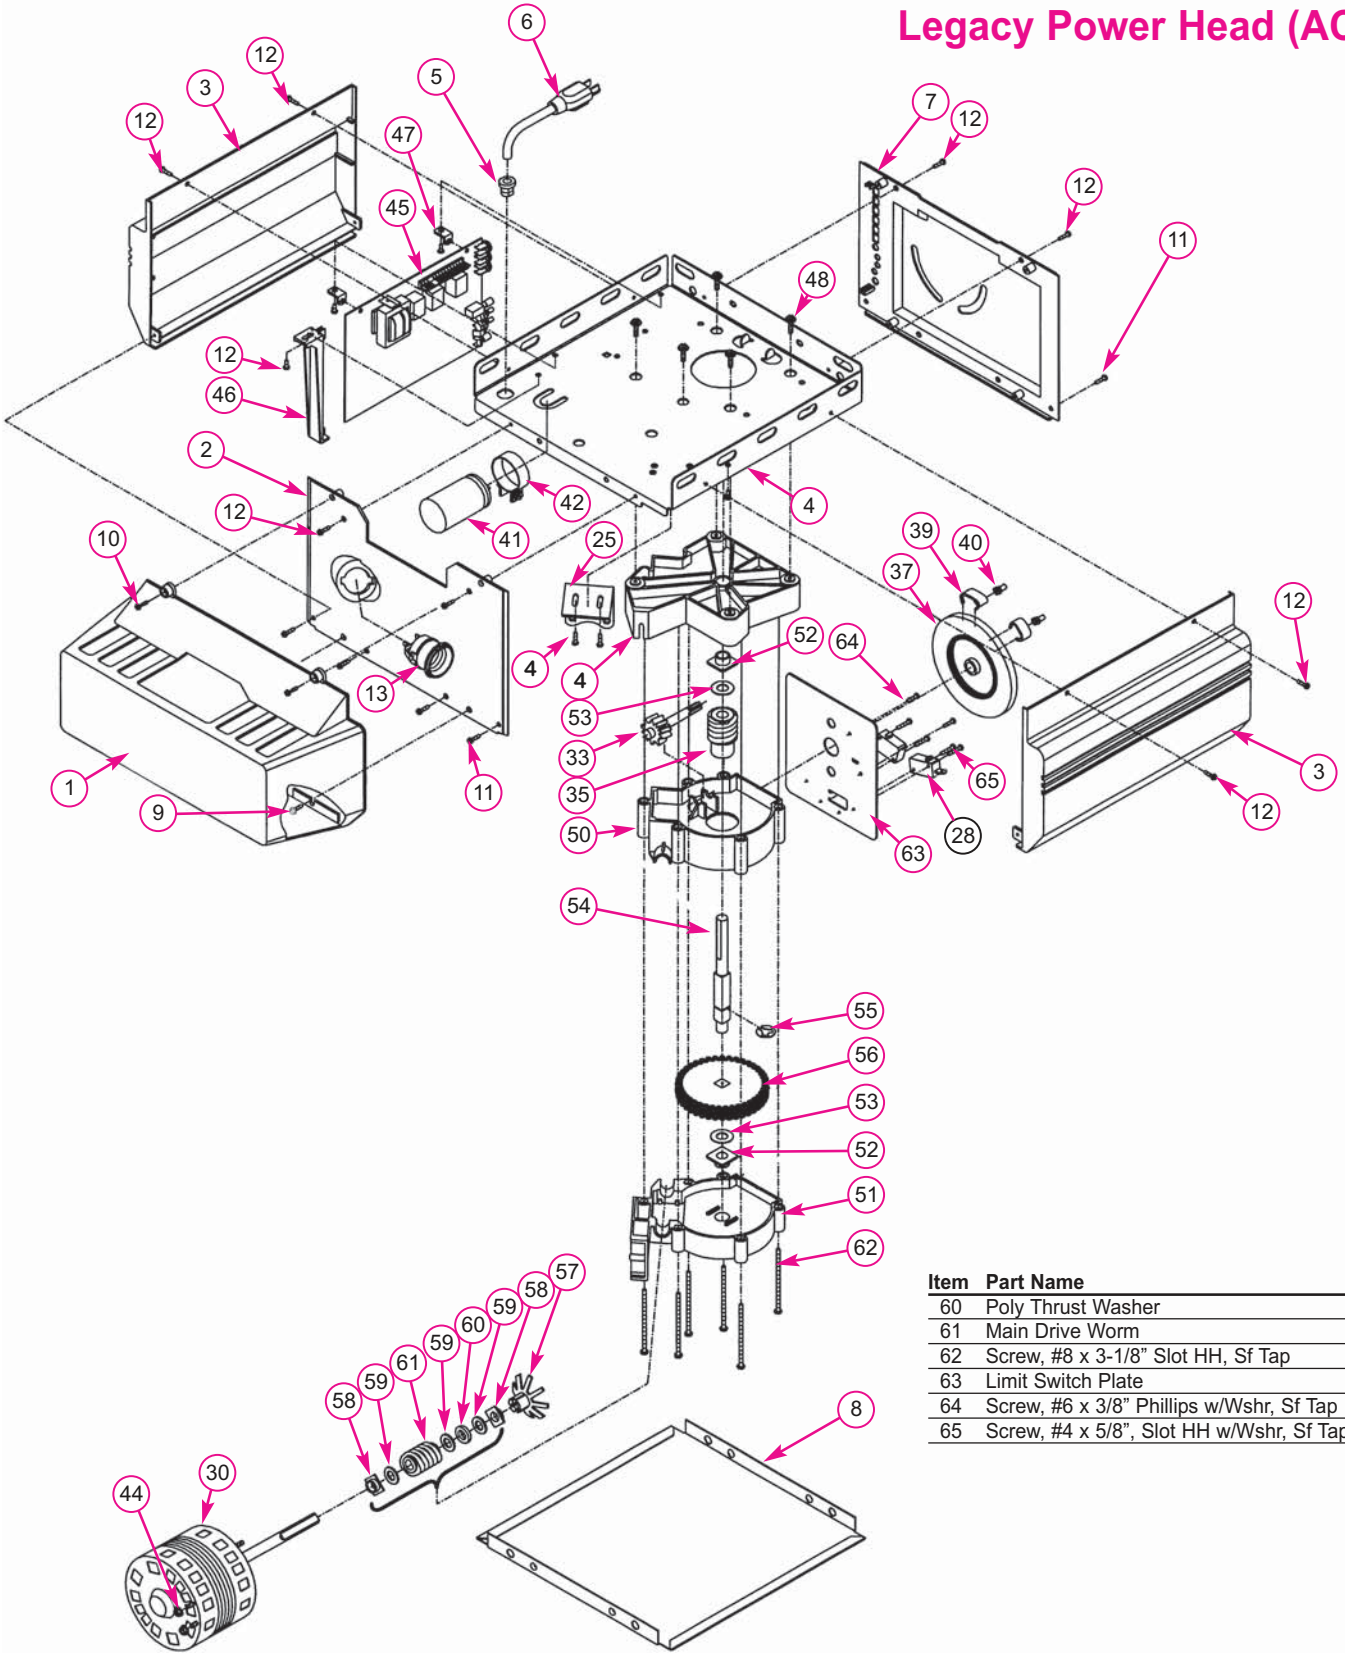

Legacy Power Head (AC)

Item	Part Name
60	Poly Thrust Washer
61	Main Drive Worm
62	Screw, #8 x 3-1/8" Slot HH, Sf Tap
63	Limit Switch Plate
64	Screw, #6 x 3/8" Phillips w/Wshr, Sf Tap
65	Screw, #4 x 5/8", Slot HH w/Wshr, Sf Tap