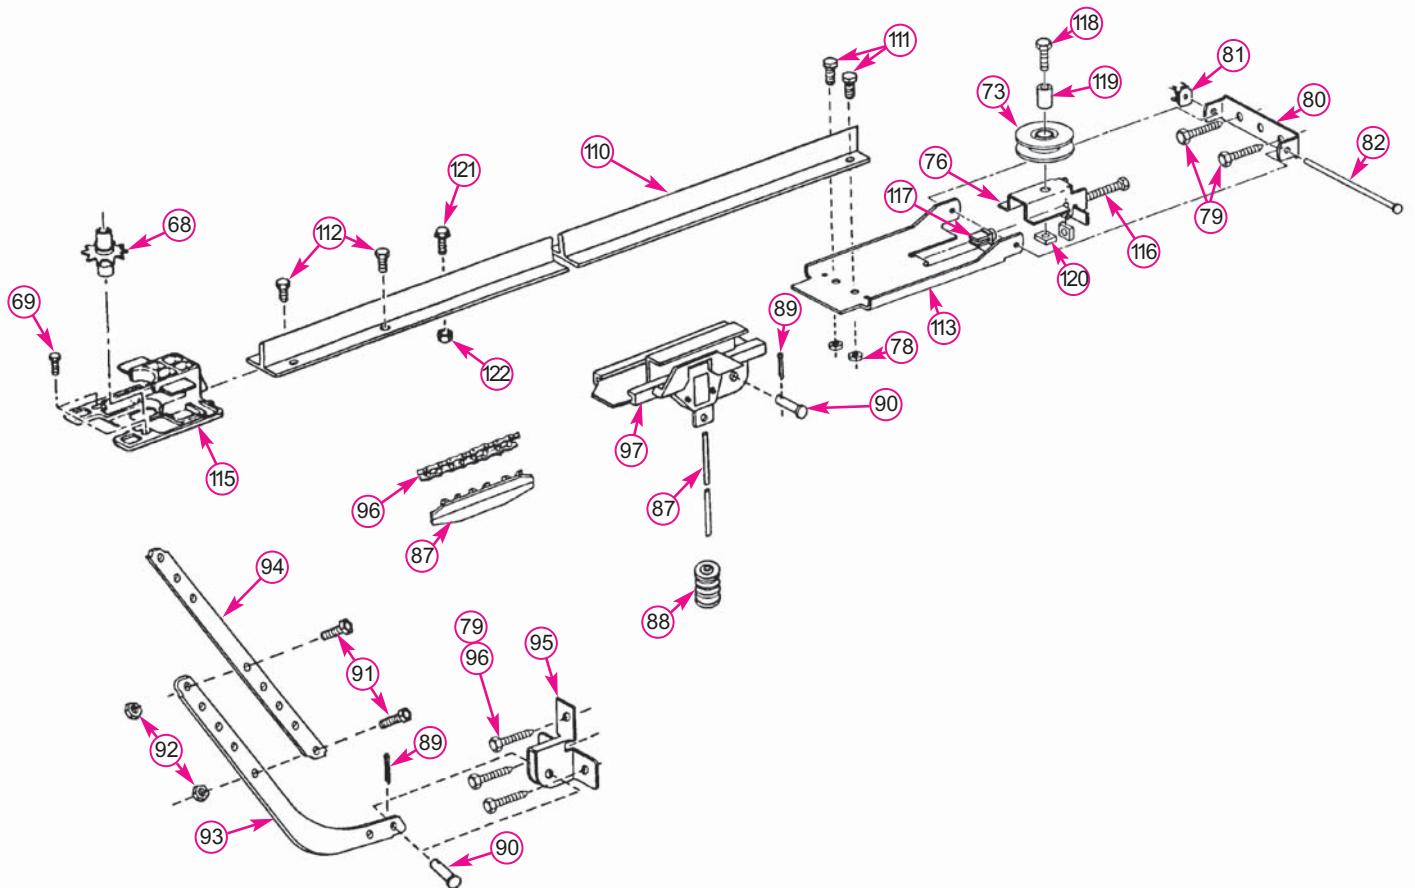

Boom

Item	Part Name	Item	Part Name
102	Boom Support Kit (not shown)	125	STB System Source (Red LED)
103	Safety & Maintenance Guide	126	STB Mounting Brackets (2)
104	Emergency Release Tag (Tri-L)	127	Screw, 1-1/4" Phillips HH
105	Entrapment WARNING Label	128	Insulated Staples
106	Wire		
107	Screw, #6-32 x 3/4" Slot Flat (not shown)		
108	Slit Lockwasher, #6 (not shown)		
109	Hex Nut, #6-32 (not shown)		
110	Boom (L=112.475")		
111	Screw, 5/16"-18 x 3/4"		
112	Screw, 5/16" x 1/2" HH w/Wshr		
113	Pulley Support		
114	Chain		
115	Sprocket Saddle		
116	Screw, 5/16"-18 x 2-1/4" HH		
117	Bolt Retainer		
118	Screw, 5/16"-18 x 1-5/16" HH		
119	Large Pulley Bushing		
120	Square Nut, 5/16"-18		
121	Screw, 1/4"-20 1" HH		
122	Hex Nut/Lockwasher, 1/4"-20		
124	STB System Sensor (Green LED)		